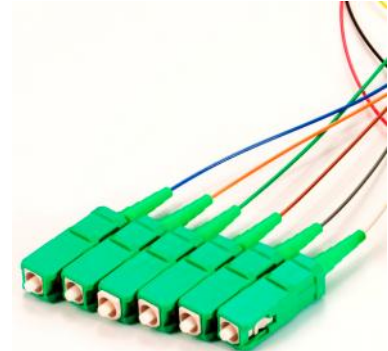

6, 8, and 12 Pack Fiber Pigtails

Description

Montclair 6, 8 and 12 pack fiber pigtail assemblies, available with or without LGX® adapter plates, provide fiber expansion to your existing rack and wall-mount LGX® compatible panels.

Each 900um tight-buffer color-coded (TIA-598A) fiber pigtail pack is thoroughly tested for quality assurance. Fiber pigtail packs are available in a variety of adapter and connector types.

Features

-)] Convenient, easy, and cost-effective approach for installing 6, 8 and 12 count fiber pigtails to existing rack and wall-mount LGX® cabinets
-)] Color-coded 900um tight-buffer fibers (TIA-598A) within mesh-routing provide added protection and allow for trouble-free fiber routing from panels to splice trays
-)] Available with LGX® compatible snap-in adapter plates in 6, 8, and 12 fiber pigtail packs
-)] Factory terminated and tested through adapters to ensure low loss
-)] Telcordia GR-326 compliant cable assemblies
-)] Singlemode and multimode fiber options
-)] Available in the following adapter and connector types:
FC/UPC, FC/APC, LC/UPC, LC/APC, SC/UPC, SC/APC, ST/UPC
-)] Black or beige adapter plate color options

6 pack SC/APC fiber pigtails

12 pack SC/APC fiber pigtails

Fiber color code guide (per TIA-598A requirements):

6 pack fiber pigtails:

Fiber No.	Fiber color
1	Blue
2	Orange
3	Green
4	Brown
5	Slate
6	White

8 pack fiber pigtails:

Fiber No.	Fiber color
1	Blue
2	Orange
3	Green
4	Brown
5	Slate
6	White
7	Red
8	Black

12 pack fiber pigtails:

Fiber No.	Fiber color
1	Blue
2	Orange
3	Green
4	Brown
5	Slate
6	White
7	Red
8	Black
9	Yellow
10	Violet
11	Rose
12	Aqua