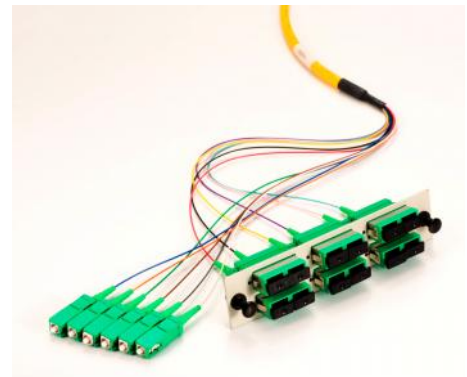

6, 8, and 12 Pack Fiber Pigtails

Description

Montclair 6, 8 and 12 pack fiber pigtail assemblies, available with or without LGX® adapter plates, provide fiber expansion to your existing rack and wall-mount LGX® compatible panels.

Each 900um tight-buffer color-coded (TIA-598A) fiber pigtail pack is thoroughly tested for quality assurance. Fiber pigtail packs are available in a variety of adapter and connector types.

Features

-)] Convenient, easy, and cost-effective approach for installing 6, 8 and 12 count fiber pigtails to existing rack and wall-mount LGX® cabinets
-)] Color-coded 900um tight-buffer fibers (TIA-598A) within mesh-routing provide added protection and allow for trouble-free fiber routing from panels to splice trays
-)] Available with LGX® compatible snap-in adapter plates in 6, 8, and 12 fiber pigtail packs
-)] Factory terminated and tested through adapters to ensure low loss
-)] Telcordia GR-326 compliant cable assemblies
-)] Singlemode and multimode fiber options
-)] Available in the following adapter and connector types:
FC/UPC, FC/APC, LC/UPC, LC/APC, SC/UPC, SC/APC, ST/UPC
-)] Black or beige adapter plate color options

6 pack SC/APC fiber pigtails

12 pack SC/APC fiber pigtails

Fiber color code guide (per TIA-598A requirements):

6 pack fiber pigtails:

Fiber No.	Fiber color
1	Blue
2	Orange
3	Green
4	Brown
5	Slate
6	White

8 pack fiber pigtails:

Fiber No.	Fiber color
1	Blue
2	Orange
3	Green
4	Brown
5	Slate
6	White
7	Red
8	Black

12 pack fiber pigtails:

Fiber No.	Fiber color
1	Blue
2	Orange
3	Green
4	Brown
5	Slate
6	White
7	Red
8	Black
9	Yellow
10	Violet
11	Rose
12	Aqua